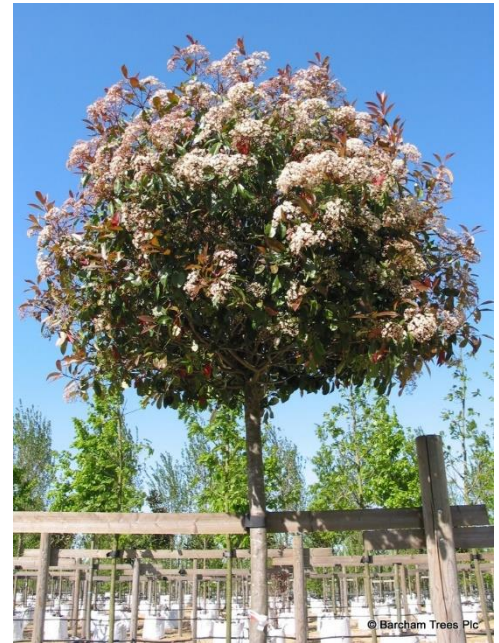

PRACTICALITY BROWN

FACT SHEET: SCREENING TREES

Photinia fraseri Red Robin

Originally from New Zealand, Photinia fraseri Red Robin is a versatile evergreen suited to the UK environment; it makes a fine tree with a rounded growth habit which responds well to pruning.

The Red Robin's stand out feature is the vibrant red new shoots in spring, which contrast with the white blossom – unusual in an evergreen. The bright new leaves change to a deep, glossy green as they mature and are complemented with small round red berries in the summer. The RHS has given this tree an Award of Merit.

Photinia fraseri is available as a standard clear-stem tree, a multistem, umbrella, fully feathered tree, in pleached form, as an evergreen espalier screen and as an instant hedge.

Ideal Conditions: Chalk-free, moist but well-drained soil, sunny to semi-shaded location

Maximum Height: 6 metres

GIRTH	HEIGHT	FORM	PRICE
14 - 16	400 - 450	Standard	£625.00
10-12	200 - 250	Standard	£325.00
16 - 18	350 - 400	Standard	£665.00
20 - 25	400 - 450	Standard	£795.00

NB Prices exclude VAT at 20% and delivery – call us for a detailed quote.

20% discount when spending £3000 on trees excluding vat

www.pracbrown.co.uk 01753 652022