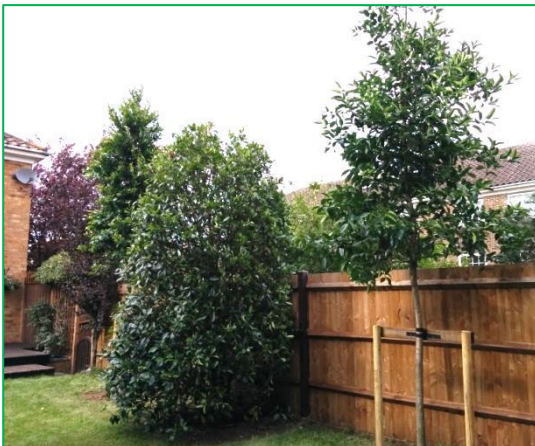

## TREES FACT SHEET: SCREENING

We can supply a range of quality trees for decorative or screening, which are particularly useful to create privacy in your garden.

### Screening Trees

These trees may have a clear stem to reach up to fence panel height of around 1.8-2m with a full bushy canopy above. This type of screening is particularly useful if you are overlooked by neighbouring properties but would like to retain lower-level exposure i.e. of an attractive wall or bedding plants.

We can also supply feathered trees that have full growth from the ground upwards and offer the same screening ability.

Generally, evergreens are preferred for this purpose as they remain a permanent feature throughout the year. Screening trees seasons can be planted densely to achieve maximum effect from the offset; however, planting a selection of trees, if space allows, can provide rich contrast and seasonal interest.